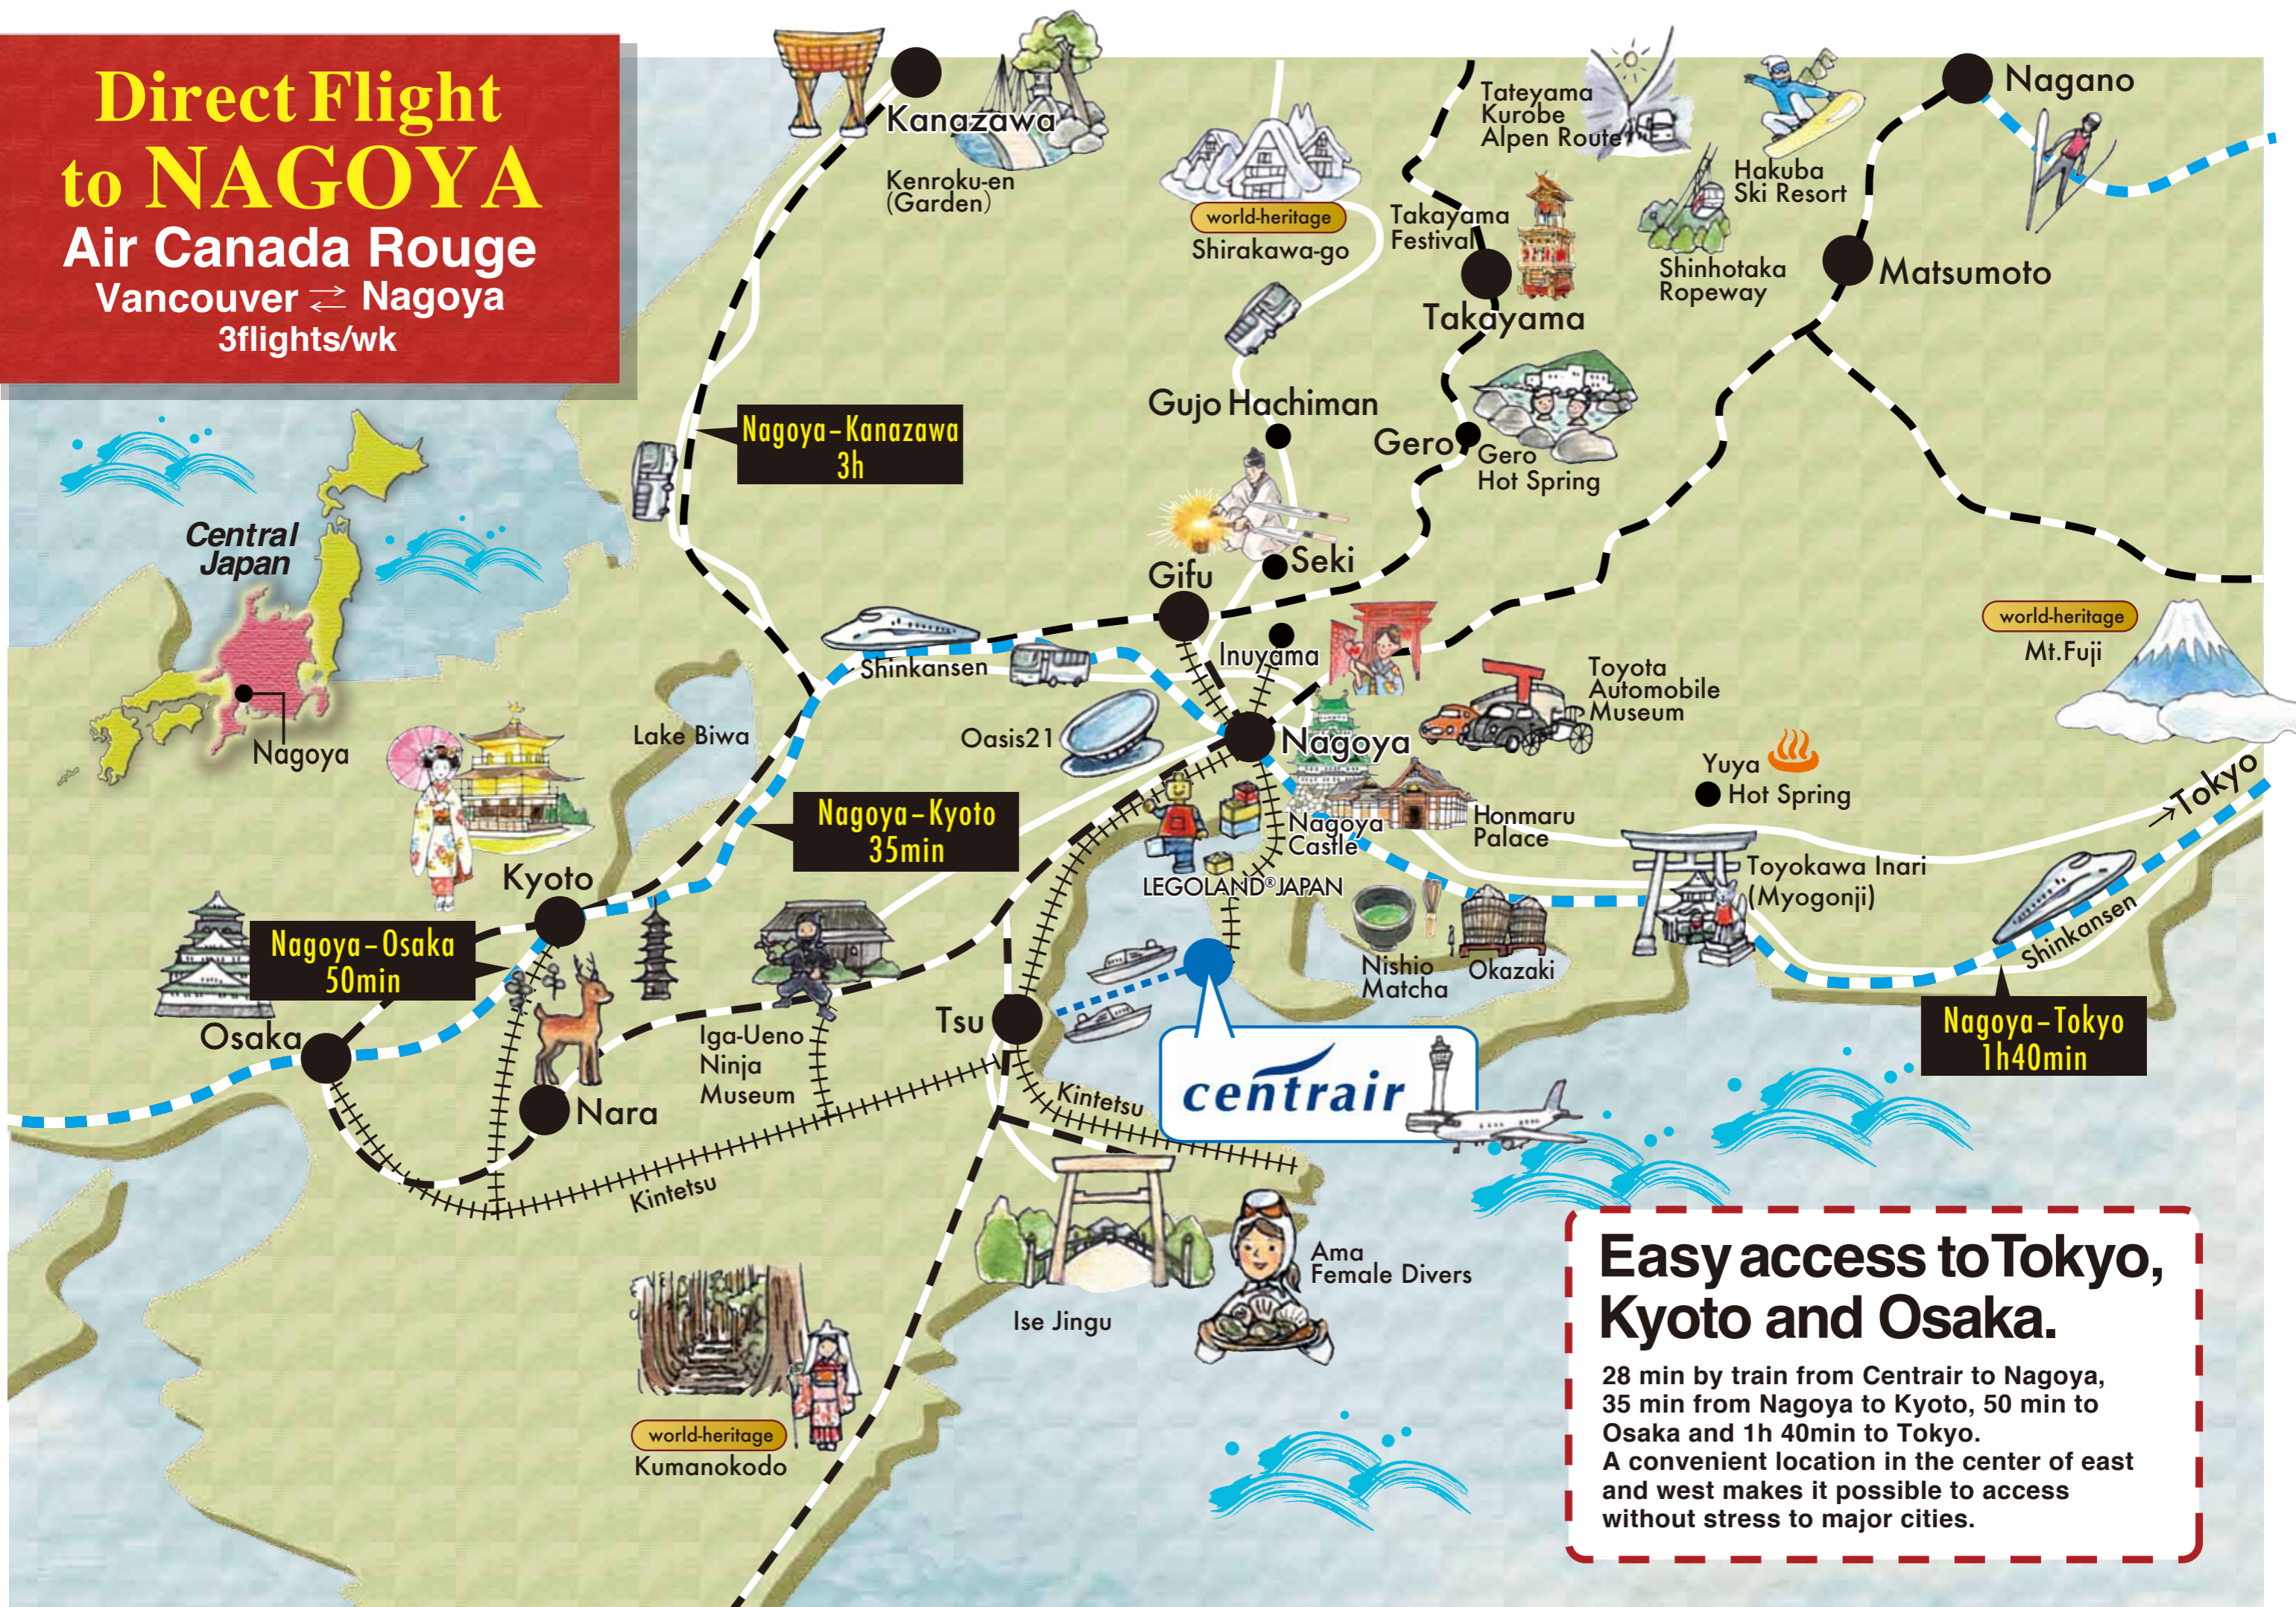

**Direct Flight**  
**to NAGOYA**  
**Air Canada Rouge**  
 Vancouver ⇄ Nagoya  
 3flights/wk

**Easy access to Tokyo, Kyoto and Osaka.**

28 min by train from Centrair to Nagoya, 35 min from Nagoya to Kyoto, 50 min to Osaka and 1h 40min to Tokyo. A convenient location in the center of east and west makes it possible to access without stress to major cities.