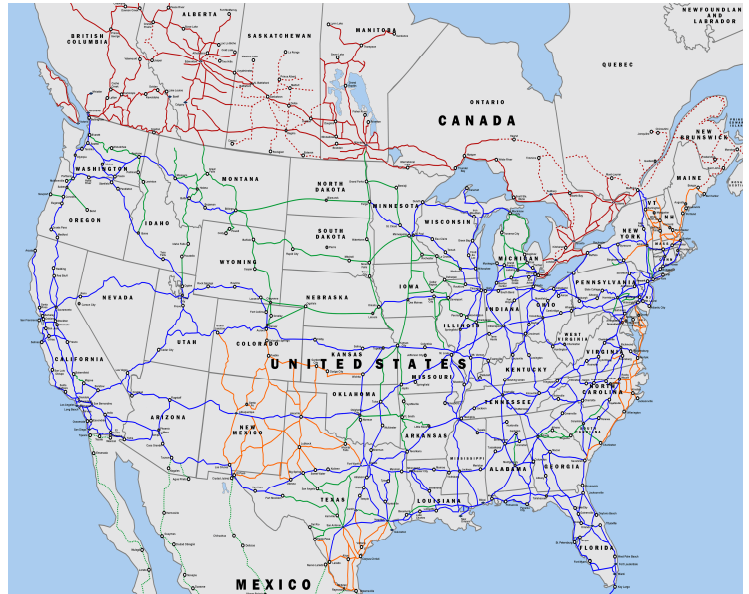

※パスを引き換える国の通貨にてお求めください。
※カナダ・アメリカ国籍の方は課税対象になります。カナダならびにアメリカ国籍の方で、オンタリオ並びにブリティッシュコロンビア州でご購入の方は 13%HST(ON) 12%HST(BC)、その他の州でご購入の場合は 5%GST もしくは各州の HST が加算されます。
2012年12月31日をもってディスカバリーパスのプログラムは終了になります。2013年1月1日以降はご利用できません。

Enjoy Your Trip

All Greyhound buses are equipped with air conditioning, an on-board restroom, and reclining seats with headrests, footrests and tinted windows. Feel free to bring reading material, radio headsets and a small pillow for your comfort. Food and non-alcoholic beverages may be carried on board for personal consumption. On many routes, we show movies. Headsets are available for purchase in Vancouver, Calgary, Edmonton, Winnipeg and Toronto. Our movies have been edited and pre-screened making them suitable for all viewing audiences.

Radios, laptops and other electronic items may be carried on board, provided that they do not disturb fellow passengers and that headphones are used. (External power outlets are NOT available on Greyhound buses.)

Terms and Conditions:

Travel with the Discovery Pass is valid in the following provinces: British Columbia, Alberta, Saskatchewan, Manitoba, Ontario, Quebec (Montreal only), and Whitehorse, Yukon. (Please note that the Interline carriers that Operate to and within Quebec, New Brunswick, Nova Scotia and Prince Edward Island are currently NOT participating as an interline carrier. If this changes you will be notified). Travel with Discovery Pass is valid throughout Continental U.S. (excluding Alaska). In Mexico, travel to Matamoros and Nuevo Laredo Tamaulipas and Tijuana Baja California.

お問い合わせ、ご予約はこちら

バンクーバー支店

Tel: (604) 685-3524

Toll-free: 1-866-685-3524

Suite 488, 1090 West Georgia St.,
Vancouver, B.C. V6E 3V7

営業時間: 月～金曜日 9:00～18:00(太平洋時間)

トロント支店

Tel: (416) 216-0937

Toll-free: 1-877-316-0937

65 Queen Street West, Suite 212,
Toronto, Ontario M5H 3M9

営業時間: 月～金曜日 9:00～18:00(東部時間)